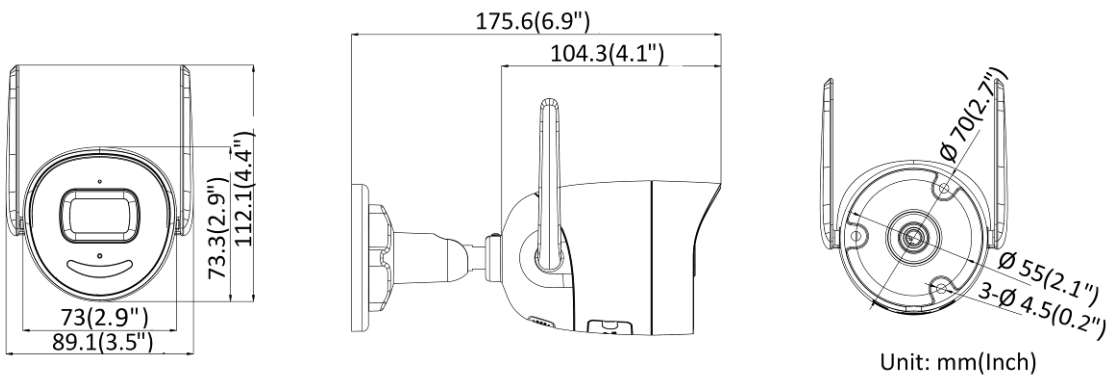

▪ Dimension

▪ Accessory

▪ Optional

DS-1280ZJ-XS
Junction Box